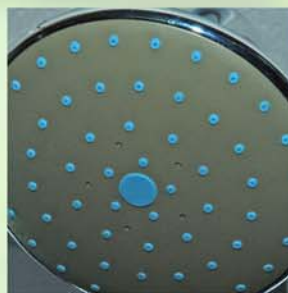

## Crystal 800

800mm x 800mm x 2300mm

The Crystal 800 is shallow tray corner (quadrant) 800 x 800mm shower cubicle. Comprising a built in overhead shower, hand shower with flexible hose and riser bar and 3 body jets. The walls of the cubicle are glass and the unit also has a glass shelf inside for toiletries. Also inside the Crystal 800 shower room is a seat to use when you are using the body jets and which can be flipped up when not in use. The back walls are darkened mirrored glass. The front glass panels and doors are clear glass. The Crystal is available in 800mm, 900mm and 1000mm quadrant options to suit most bathroom spaces.

Multi function hand shower  
15cm overhead rain shower  
Fold away seat  
5mm acrylic base

3 hydro massage body jets  
Thermostatic shower valve  
Glass shelf  
5mm safety glass walls

PRICE: **£499.99**

For more information on this model please visit our website. To order, please call us on **01423 522 222**

This shower requires between 1 and 3bar of water pressure and can be supplied from a combi boiler, pressurised system etc. For gravity fed or low pressure, installing a twin impellor pump is recommended. Where water pressures are not balanced (of equal pressure) fitting a Pressure Equalising Valve is required to protect the

Thermostatic Valve from damage. Our showers are designed to be freestanding, water should be made available to the shower into the corner (if corner fitting) or central at the back (if the shower fits against one wall) and be fed to a point approximately 1mtr from the floor and finished ready for 15mm compression fittings.